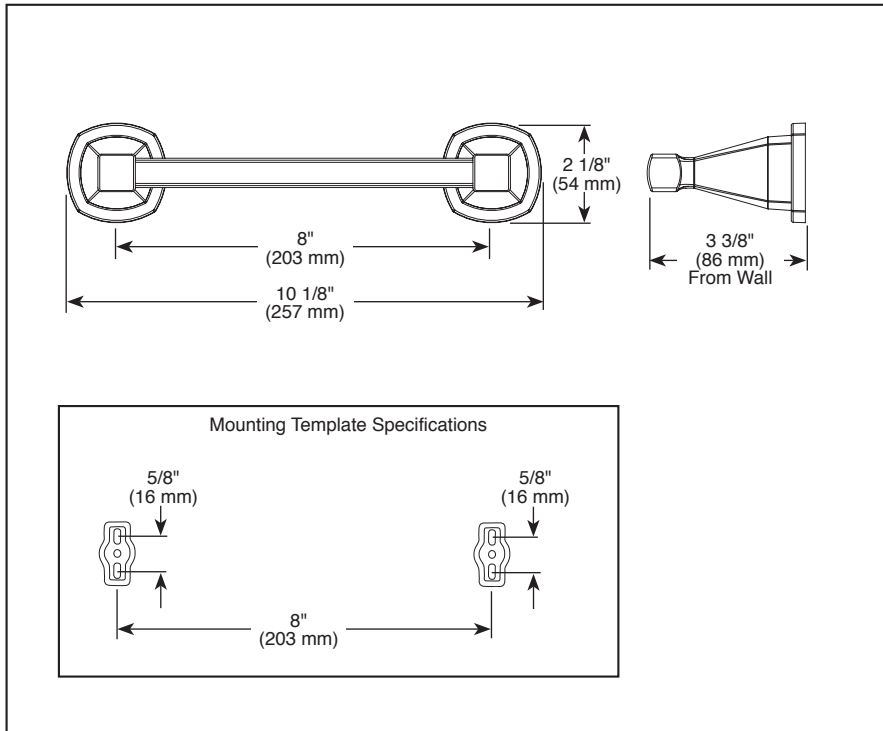

▲ Designate Proper Finish Suffix